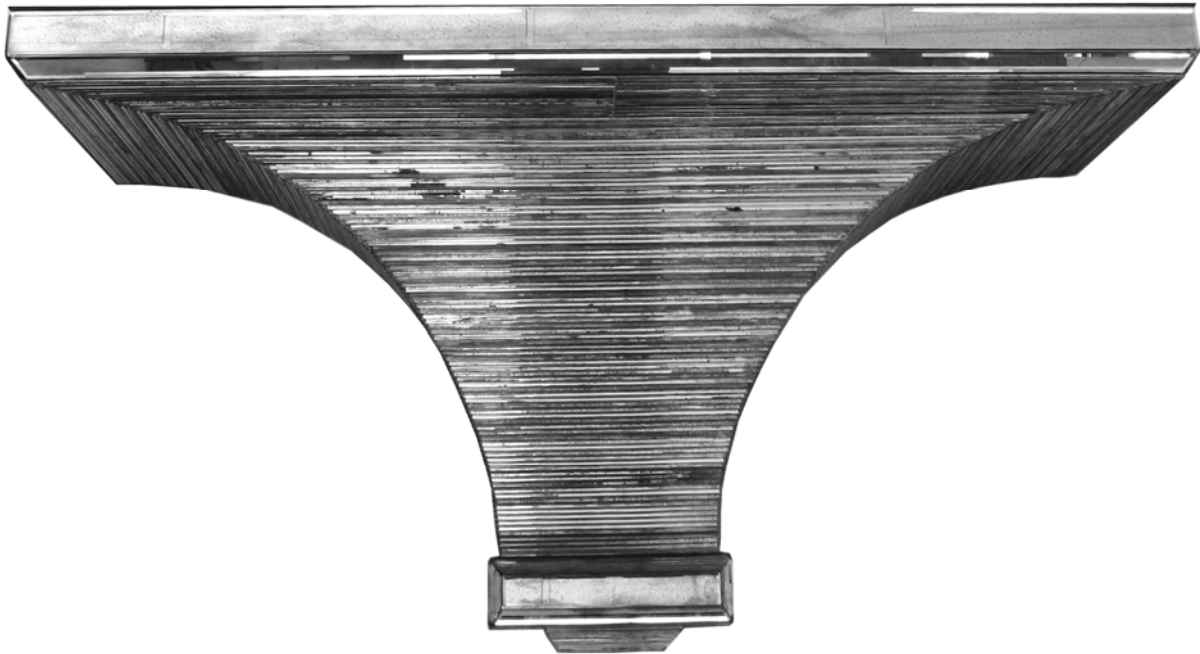

JOHN HIMMEL DECORATIVE ARTS

AN ART MODERNE STYLE WALL HUNG CONSOLE

With rectilinear top, this wall hung console is comprised of antiqued silvered glass rods formed in a complex down and inward sweeping arc from top to its three sided cabochon detail at base.

Registry #: VAM 13

F.O.B.: Montreal

Size: 60" Wide by 15 1/2" Deep by 26" High
152.40 cm by 39.37 cm by 66.04 cm High