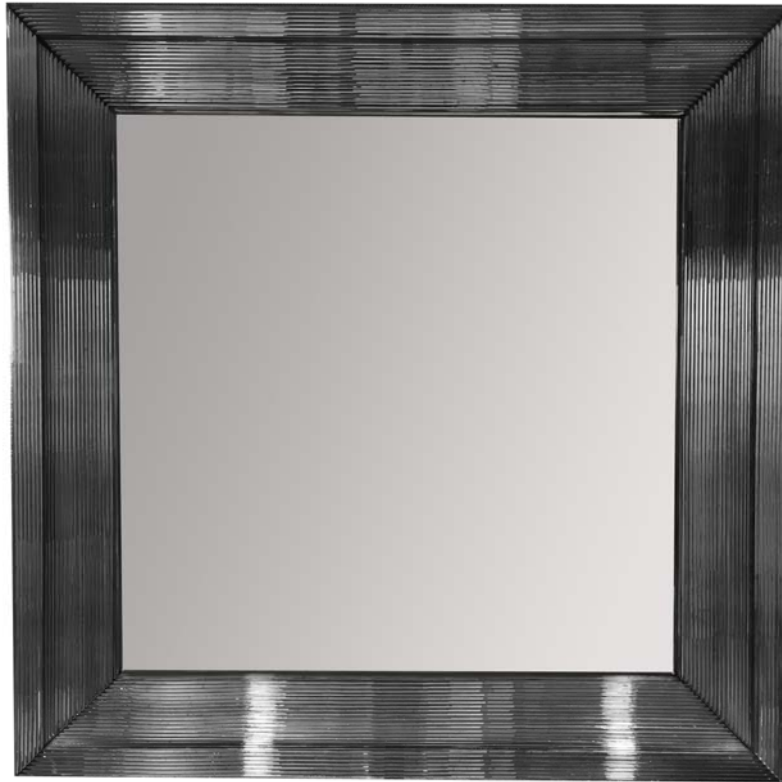

JOHN HIMMEL DECORATIVE ARTS

JULIE, AN ANTIQUED REEDED COMPLEX CURVED ANTIQUED

Of Square form, this mirror has a surround of fused glass rods beginning from clear mirror field to concave curve to flat crown and straight return to wall.

Registry #: VL 09

F.O.B.: Montreal

Size: 44" Wide by 44" High by 3.5" Deep
111.76 cm by 111.76 cm by 9.65 cm High